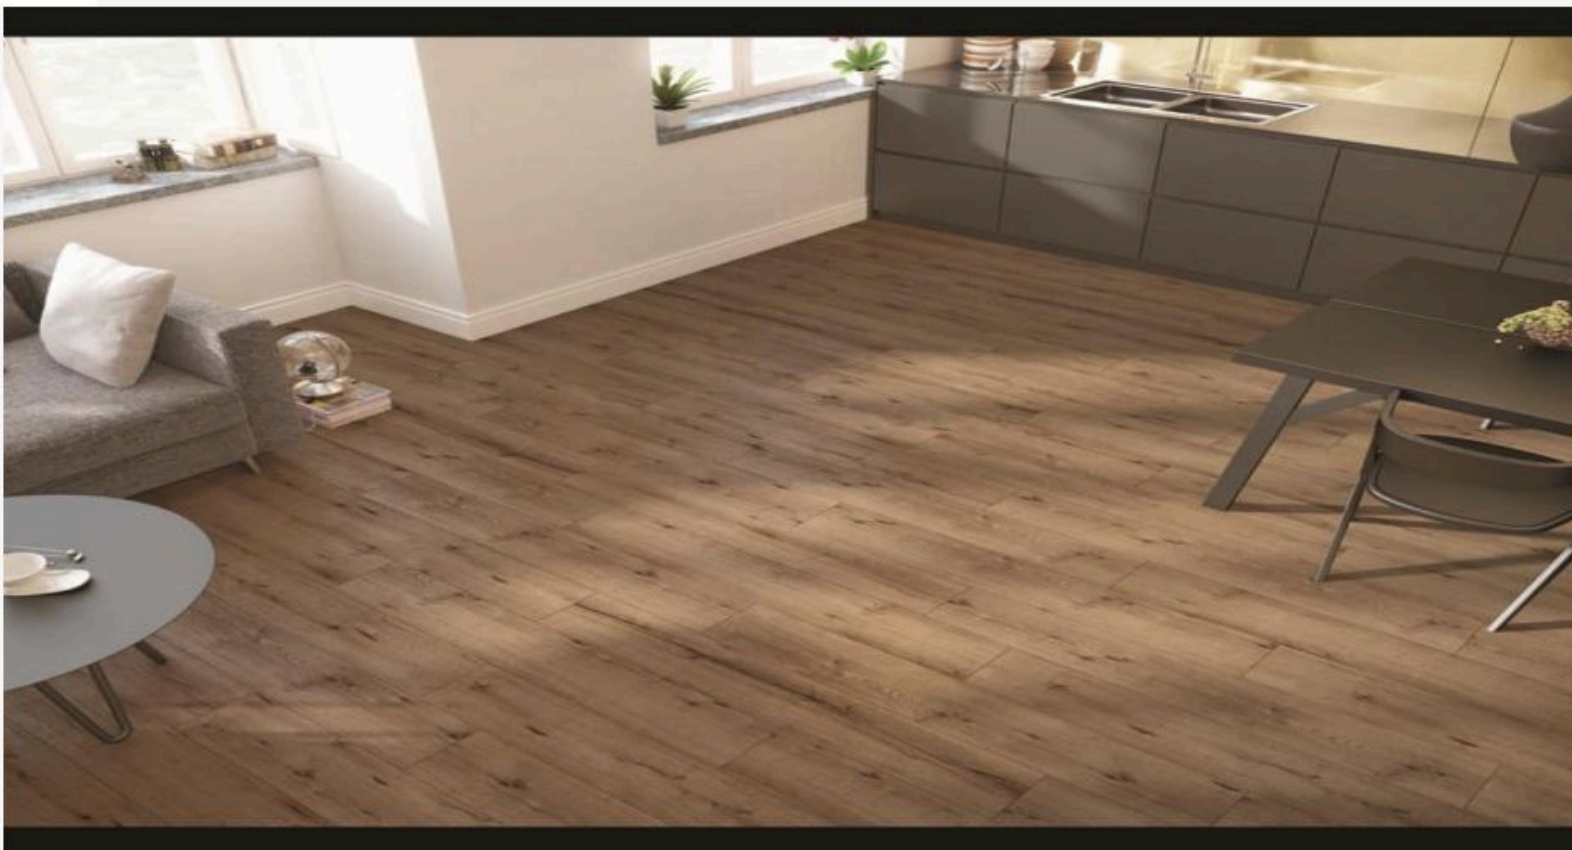

Product Colour
Natura Selge (PRK-504)

Dimension
1200mm x 191mm x 08mm

Abrasion rating
AC 3(Suitable for Residence)