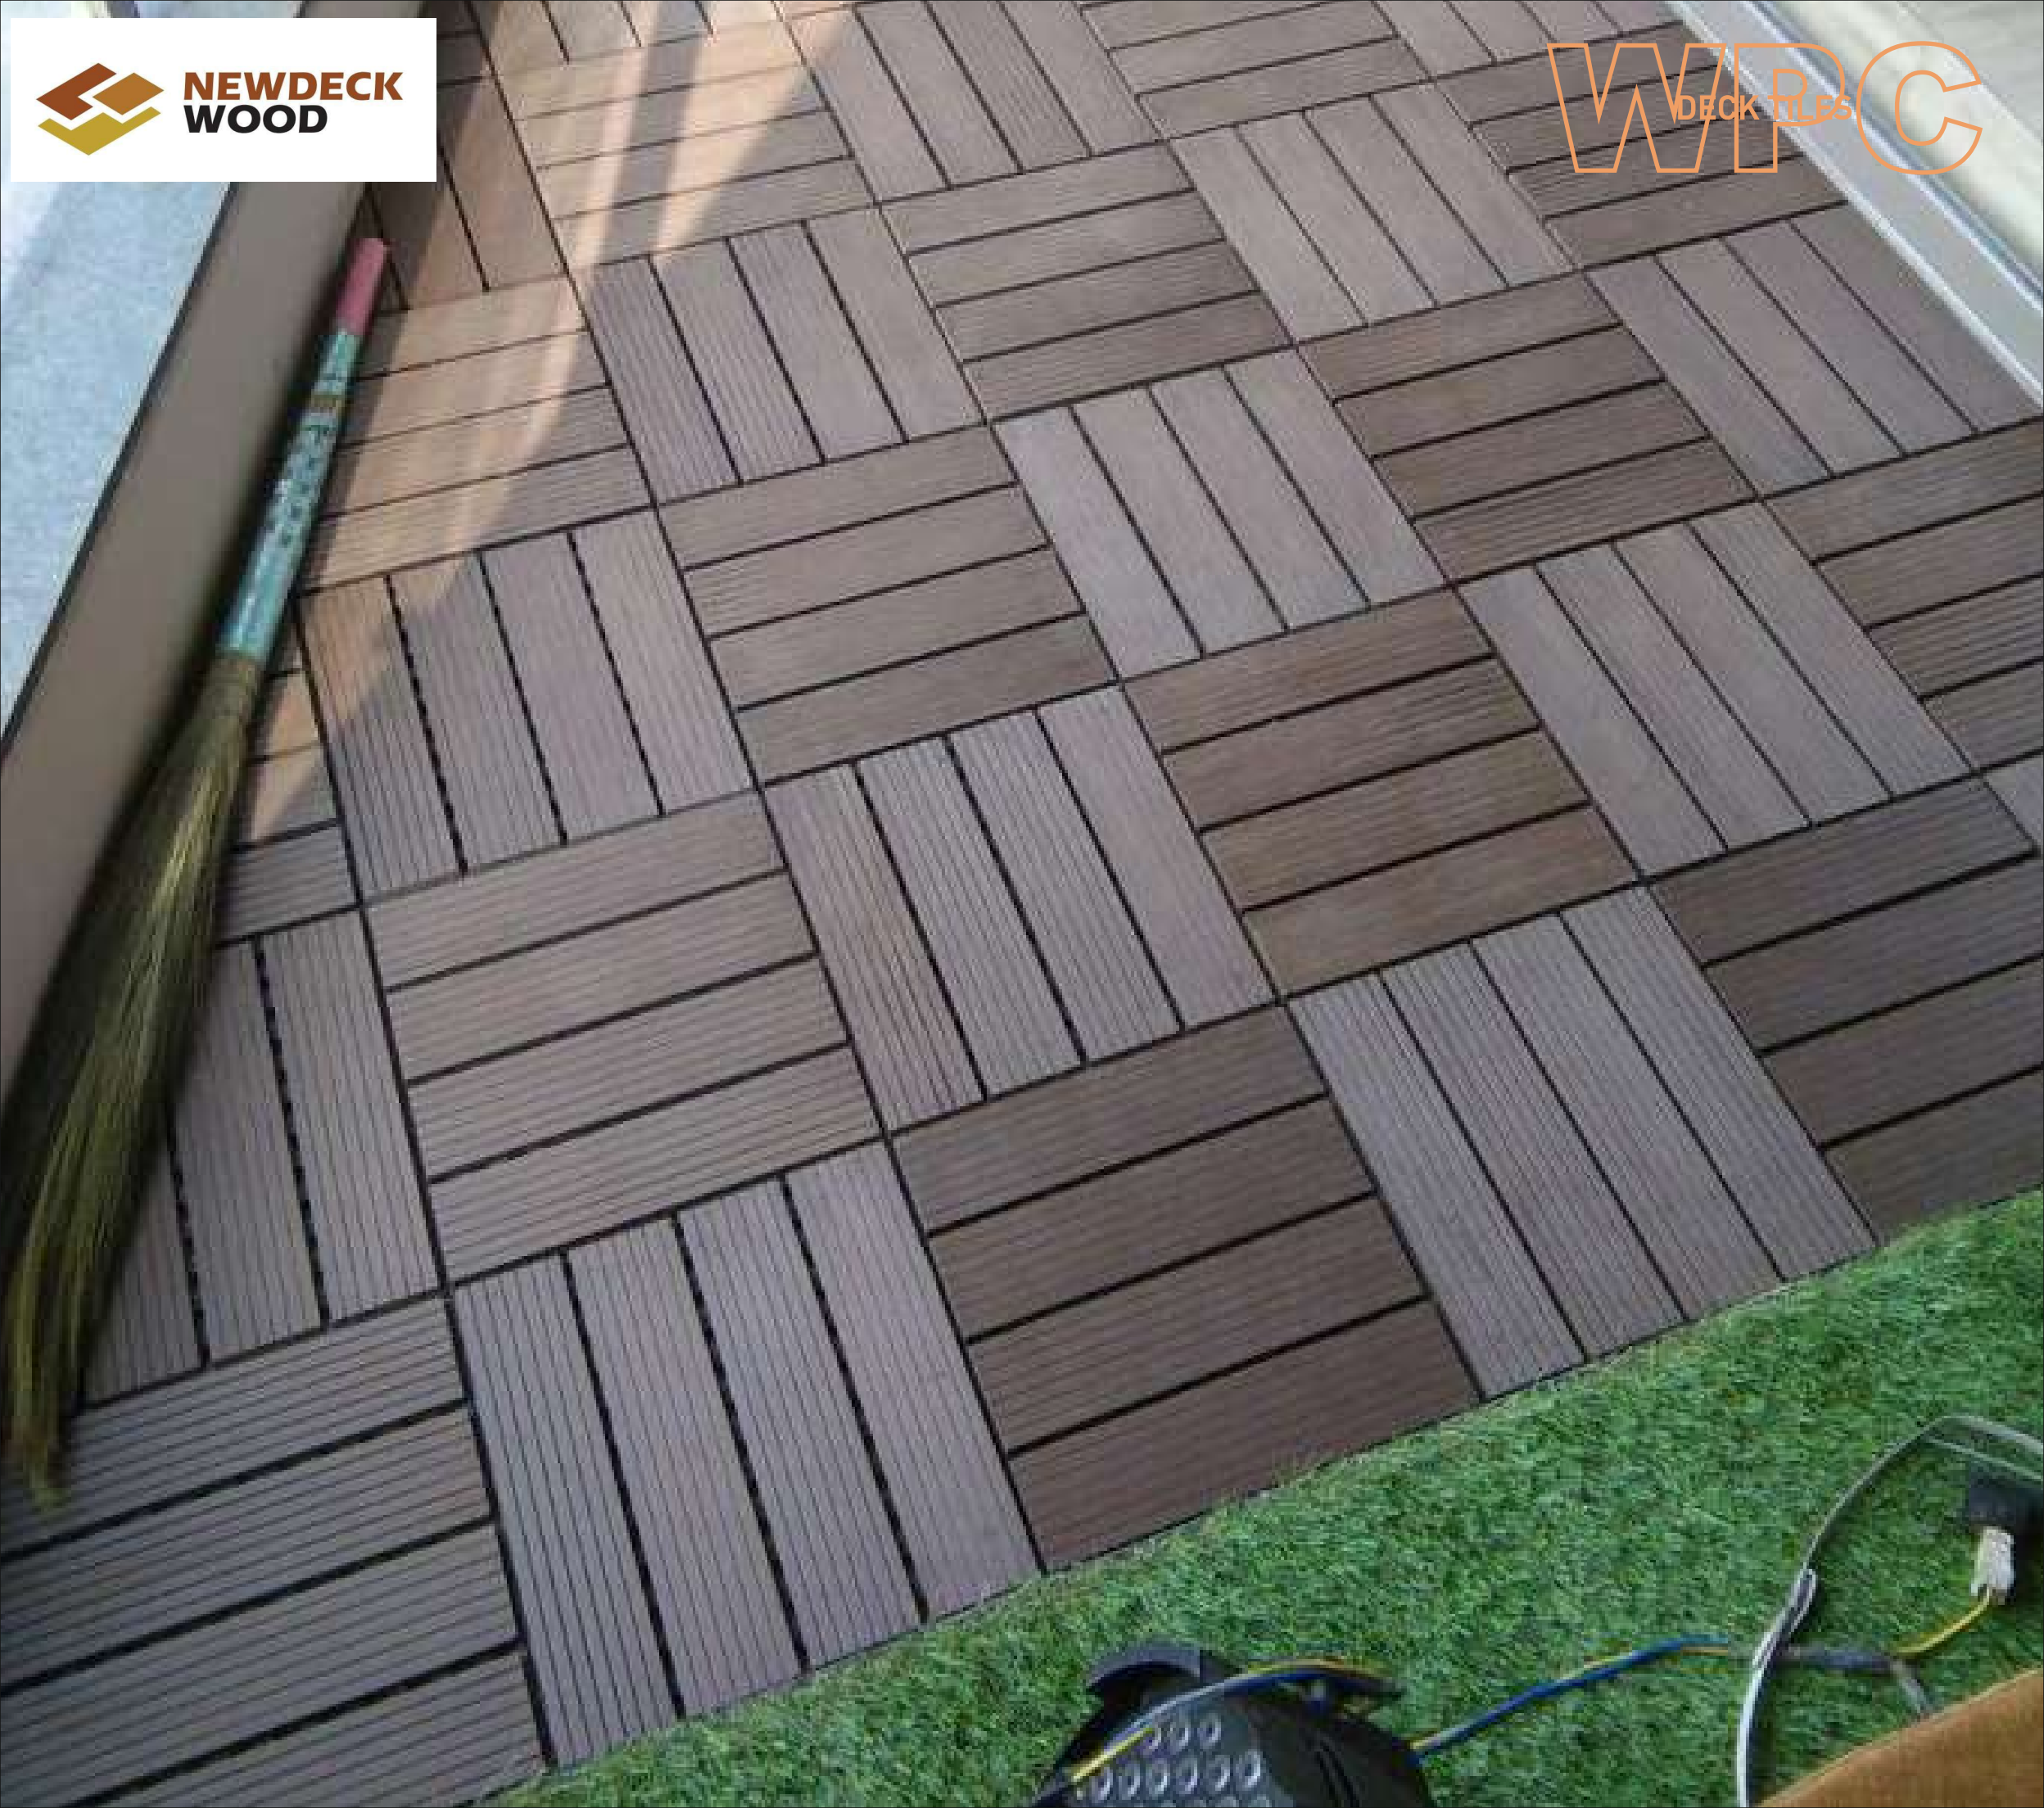

WPC
DECK TILES™

WPC
DECK TILES

WPC
DECK TILES

COLOR CHART

STANDARD COLOR

Wenge

Walnut

ACCESSORIES