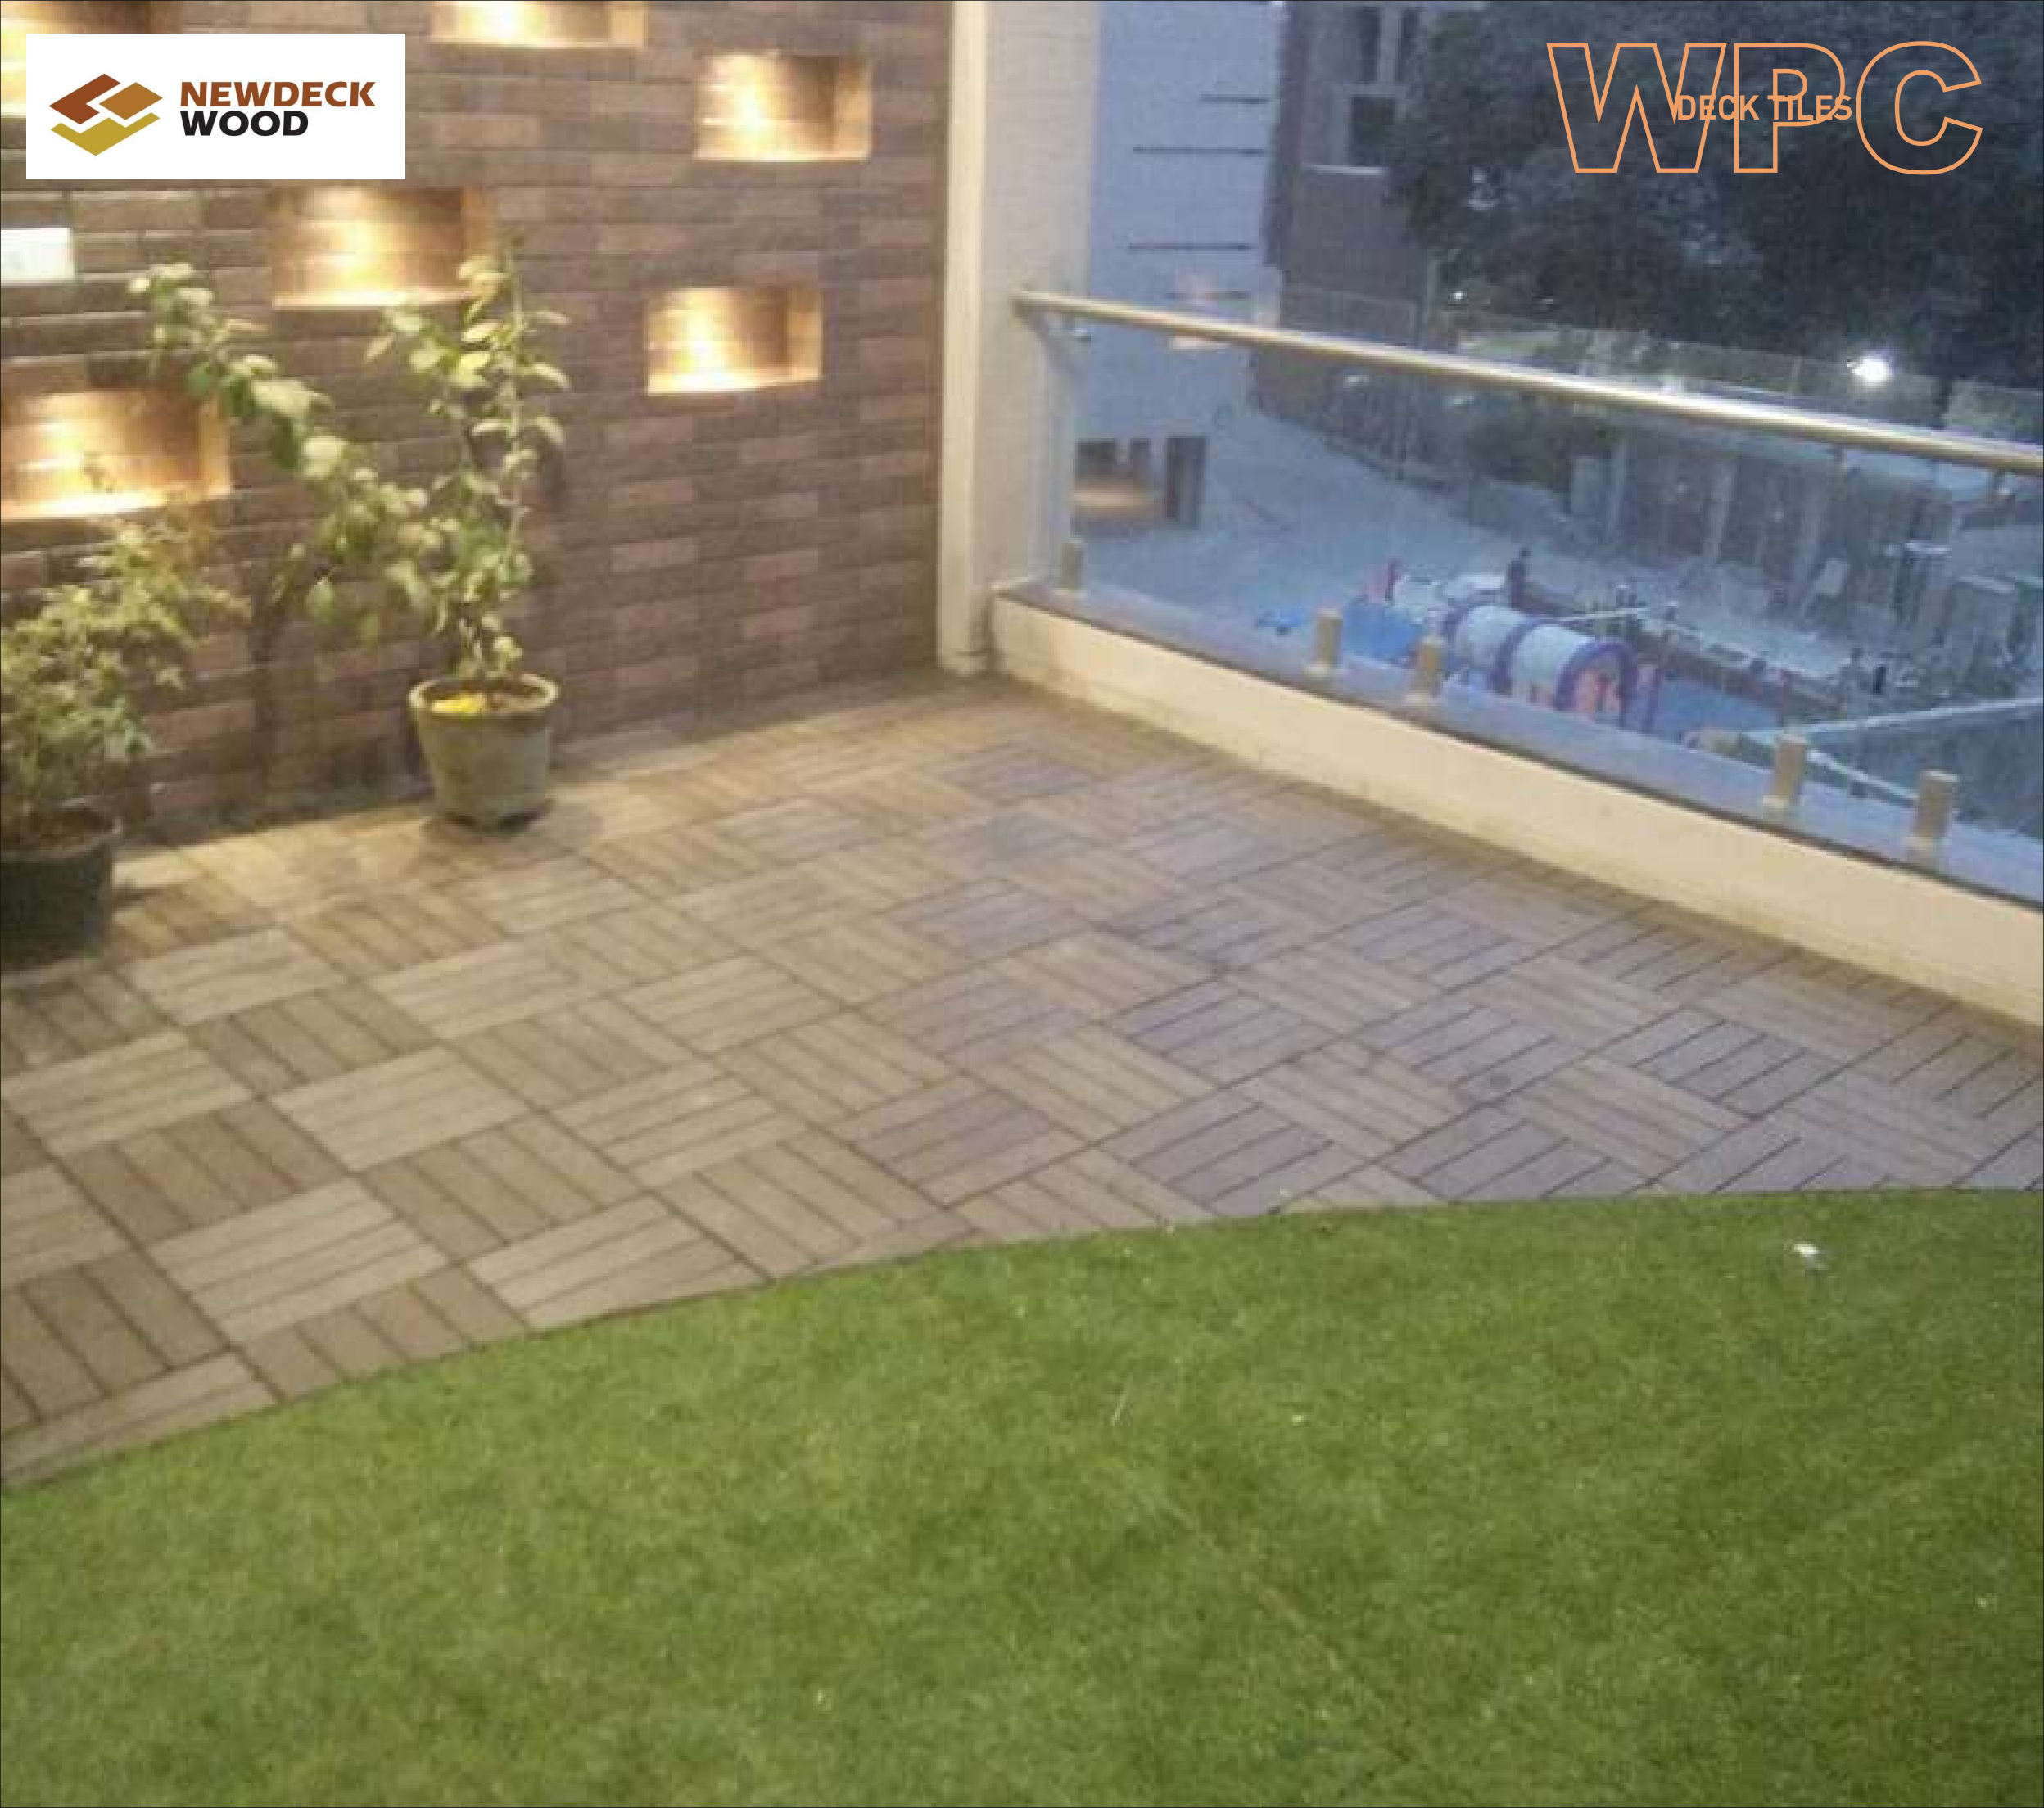

WPC
DECK TILES™

WPC
DECK TILES

WPC
DECK TILES

COLOR CHART

STANDARD COLOR

Wenge

Walnut

ACCESSORIES