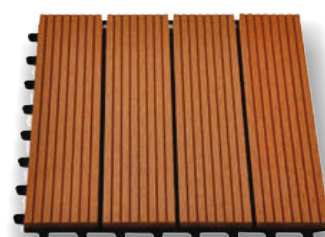

Non Slip
Surface

Non
Flamable

Water
Resistance

Temperatures
Resistance

Resistance to Fungi
And Bacteria

High UV
Resistance

Profile Code : SW-2003
Dimension : 300mm x 300mm
Standard Thickness : 20mm
Standard Color : Wenge, Walnut
Special Color : Red, Black, Teak, Beach White
Surface Finishes : Brushing

Profile Code : SW-2005
Dimension : 300mm x 300mm
Standard Thickness : 20mm
Standard Color : Wenge, Walnut
Special Color : Red, Black, Teak, Beach White
Surface Finishes : Brushing

Profile Code : SW-2004
Dimension : 300mm x 300mm
Standard Thickness : 20mm
Standard Color : Wenge, Walnut
Special Color : Red, Black, Teak, Beach White
Surface Finishes : Brushing

Profile Code : SW-2002
Dimension : 300mm x 300mm
Standard Thickness : 20mm
Standard Color : Wenge, Walnut
Special Color : Red, Black, Teak, Beach White
Surface Finishes : Brushing

Profile Code : SW-2001
Dimension : 300mm x 300mm
Standard Thickness : 20mm
Standard Color : Wenge, Walnut
Special Color : Red, Black, Teak, Beach White
Surface Finishes : Brushing